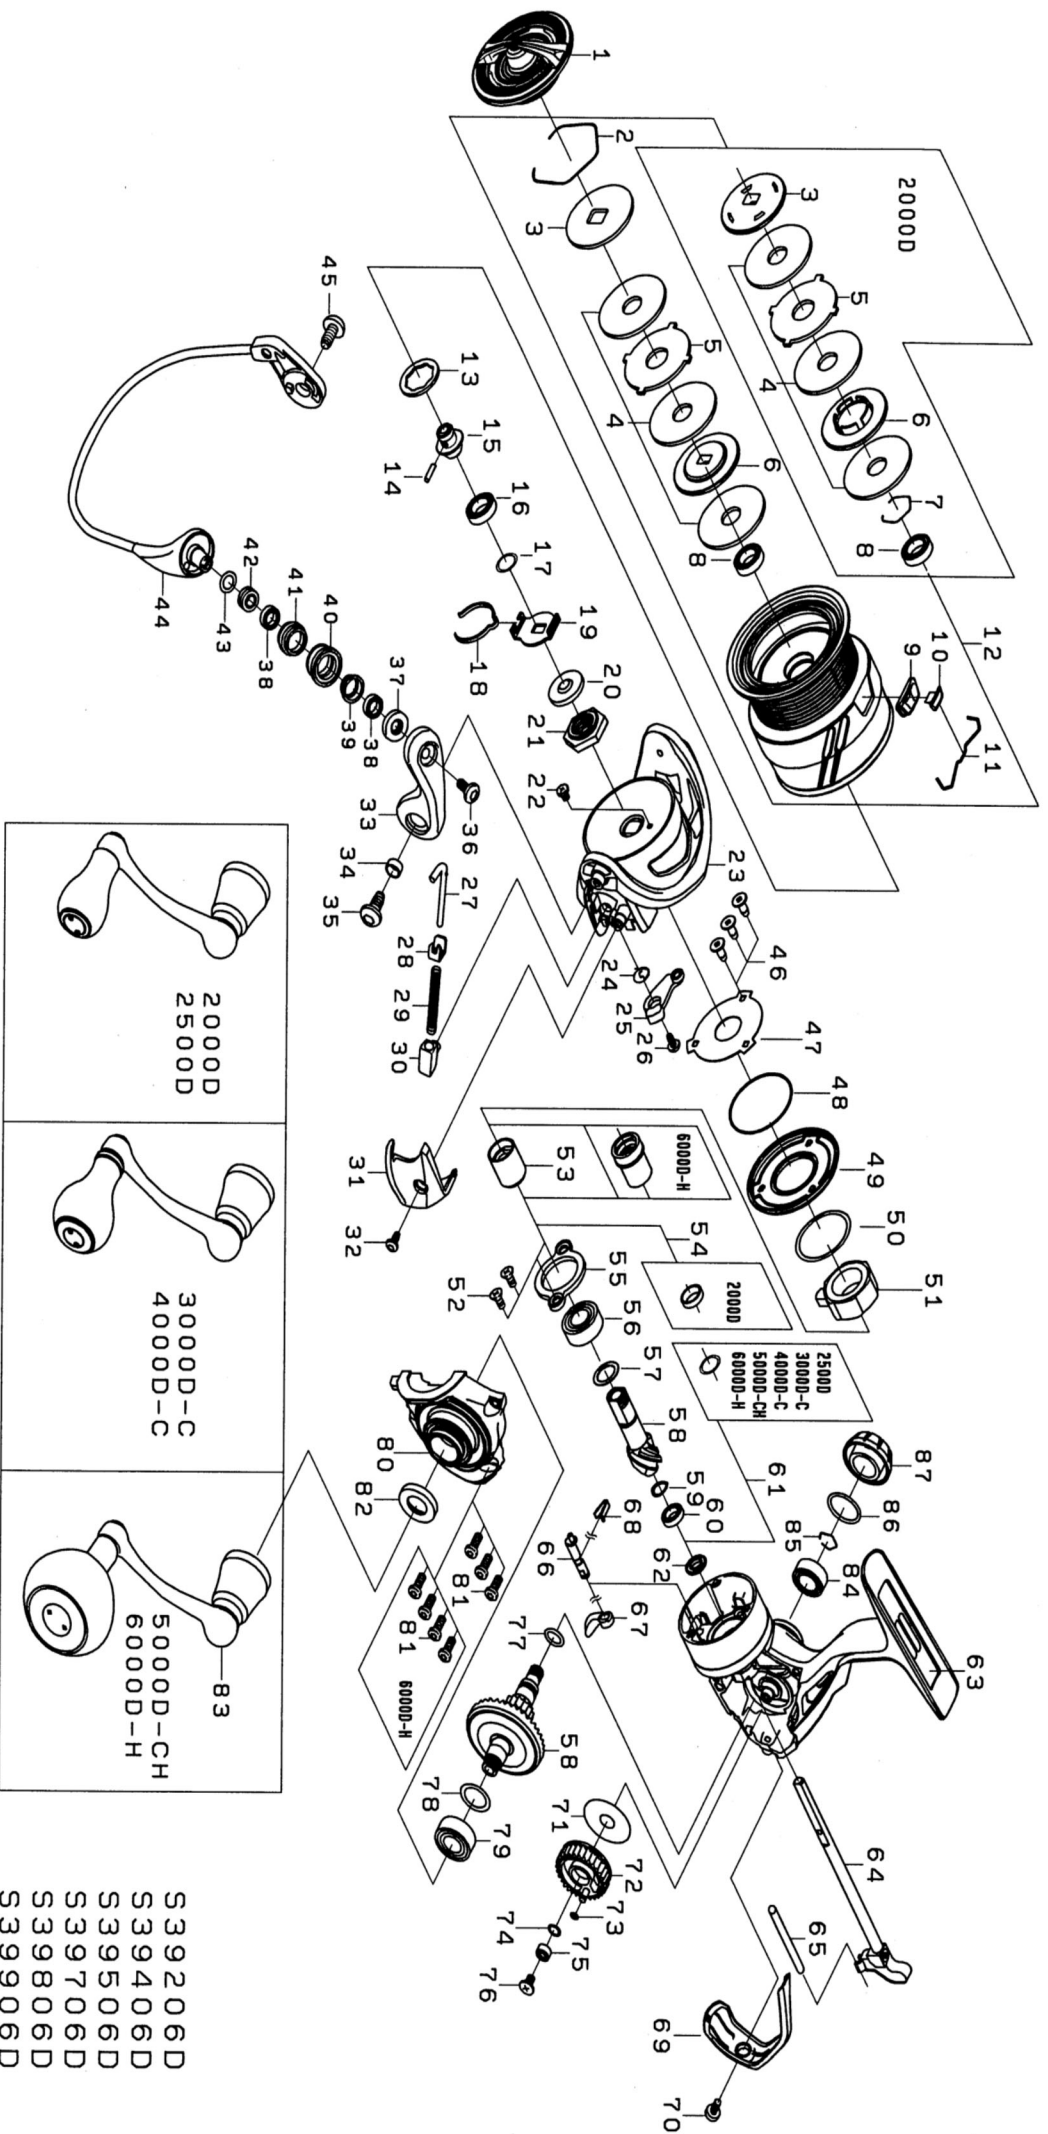

Please quote by part number, not key number when ordering
spares@daiwaaustralia.com.au PH: 02 8644 8644
2017 SOL III LT 5000D-CH

- S 39206D
- S 39406D
- S 39506D
- S 39706D
- S 39806D
- S 39906D

Please quote by part number, not key number when ordering
spares@daiwaustralia.com.au PH: 02 8644 8644

2017 SOL III LT 5000D-CH

Key No.	Part Number	Description	Key No.	Part Number	Description
1	6J568701	DRAG KNOB	45	6H431201	BAIL HOLDER SCREW
2	6J547101	DRAG RING	46	6J429301	MAGSEALED PLATE SCREW
3	6J547001	DRAG DISC WASHER	47	6J675201	MAGSEALED PLATE
4	6J678801	ATD DRAG WASHER	48	6J354801	MAGSEALED PLATE ORING
5	6J546902	DRAG LIP WASHER	49	6J406701	MAGSEALED CAP
6	6J549002	DRAG DISC WASHER	50	6J639900	ONEWAY CLUTCH WASHER
7	-	-	51	6J388401	ONEWAY CLUTCH
8	6G212503	DRAG BALL BEARING	52	6G997301	PINION BEARING PLATE SCREW
9	6J568601	LINE STOPPER PLATE	53	6J001402	CLUTCH RING
10	6J558001	LINE STOPPER	54	-	-
11	6J314801	LINE STOPPER SPRING	55	6H411501	PINION BEARING PLATE
12	6J671601	SPOOL ASSEMBLY (2~12)	56	6G535104	PINION BALL BEARING (A)
13	6J546300	SPOOL WASHER	57	63758500	PINION BEARING WASHER (A)
14	6J558201	SPOOL METAL SCREW	58	6Z023822	PINION + DRIVE GEAR SET
15	6J549501	SPOOL METAL	59	6J683001	PINION BEARING SPRING WASHER (B)
16	6E306801	SPOOL METAL BEARING	60	6G466202	PINION BALL BEARING (B)
17	6J602201	CLICK HOLDER WASHER	61	6G466103	PINION COLLAR WASHER
18	6J525101	CLICK LEAF SPRING	62	6J387701	PINION COLLAR
19	6J546201	CLICK HOLDER	63	6J609402	BODY ASSY
20	6H986901	ROTOR NUT PACKING	64	6J566902	MAIN SHAFT
21	6H961101	ROTOR NUT	65	6J084804	OSCILLATING POST
22	6H022701	ROTOR NUT SCREW	66	6H595501	STOPPER CAM
23	6H986331	ROTOR	67	6H595401	STOPPER LEVER
24	6H413601	KICK LEVER SPRING	68	6H697801	STOPPER CAM LEAF SPRING
25	6J072301	KICK LEVER ASSY	69	6J406801	REAR CAP
26	6H417701	KICK LEVER SCREW	70	6J389001	REAR CAP SCREW
27	6H572001	ARM LEVER SHAFT	71	6J644701	OSCILLATING GEAR WASHER
28	6H576101	ARM LEVER SHAFT PLATE	72	6J566701	OSCILLATING GEAR
29	6J089301	ARM LEVER SHAFT SPRING	73	6G466001	OSCILLATING GEAR ORING
30	6J089401	ARM LEVER SHAFT HOLDER	74	6H129200	OSCILLATING GEAR BALL BEARING WASHER
31	6H986401	ARM LEVER SP COVER	75	6G469005	OSCILLATING GEAR BALL BEARING
32	6H431301	ARM LEVER SP COVER SCREW	76	6G997001	OSCILLATING GEAR BALL BEARING SCREW
33	6H960124	ARM LEVER	77	6G670501	DRIVE GEAR ORING
34	6H962401	ARM LEVER COLLAR	78	63758500	DRIVE WASHER
35	6H431201	ARM LEVER SCREW	79	6G467305	DRIVE GEAR BALL BEARING (A)
36	6H697701	ROLLER SCREW	80	6J610202	BODY COVER ASSY
37	6H744001	ROLLER MAGSEALED (A)	81	6J389801	BODY COVER SCREW
38	6G686903	ROLLER BALL BEARING	82	6J130201	HANDLE CAP PACKING
39	6H743901	ROLLER BALL BEARING COLLAR (A)	83	6J610601	HANDLE ASSY
40	6H743801	LINE ROLLER	84	6G522705	DRIVE GEAR BALL BEARING (B)
41	6H743701	ROLLER BALL BEARING COLLAR (B)	85	6G472401	DRIVE BEARING RING
42	6H743401	ROLLER MAGSEALED (B)	86	6G162401	HANDLE CAP ORING
43	6B411700	ROLLER MAGSEALED WASHER	87	6J389701	HANDLE CAP
44	6J610501	BAIL ASSY